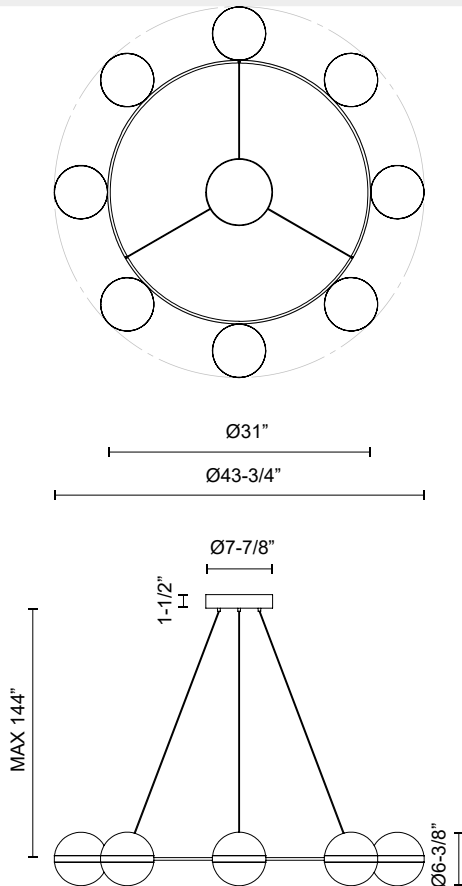

TAGLIATO CH302008

FIXTURE DIMENSIONS	D43-3/4" x H6-3/8"
LIGHT SOURCE	LED with DC Driver
WATTAGE	82W
TOTAL LUMENS	6800lm
DELIVERED LUMENS	5615lm
VOLTAGE	120V
COLOR TEMPERATURE	3000K
CRI (RA)	90CRI
DIMMABLE	Yes, TRIAC/ELV Dimmer (Not Included)
DIFFUSER DETAILS	Frosted Acrylic
MATERIAL	Acrylic Shade
WIRE LENGTH	144"
MINIMUM HANG HEIGHT	32"
SLOPED CEILING ADAPTABLE	Yes
CEC TITLE 24 JA8	Yes, JA8-2022
LOCATION	Dry
CANOPY DIMENSIONS	D7-1/8" x H1-1/2"
PAINT FINISH	BG01; MB01;

[D - Diameter, L - Length, W - Width, H - Height, E - Extension]

AVAILABLE FINISHES:

CH302008MBBG

Matte

Black/Brushed

Gold

*For complete warranty terms, please visit: www.aloralighting.com/warranty